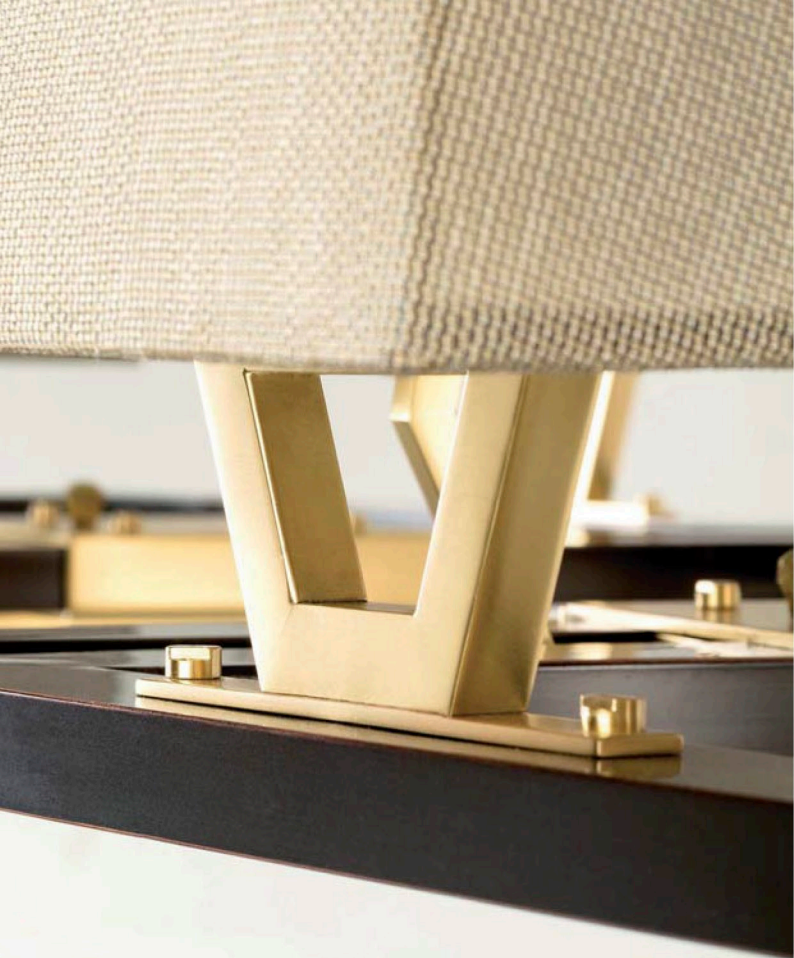

TRAPEZE CHANDELIER

L.156 X D.60 X H.95 (CM)

812-BB-24